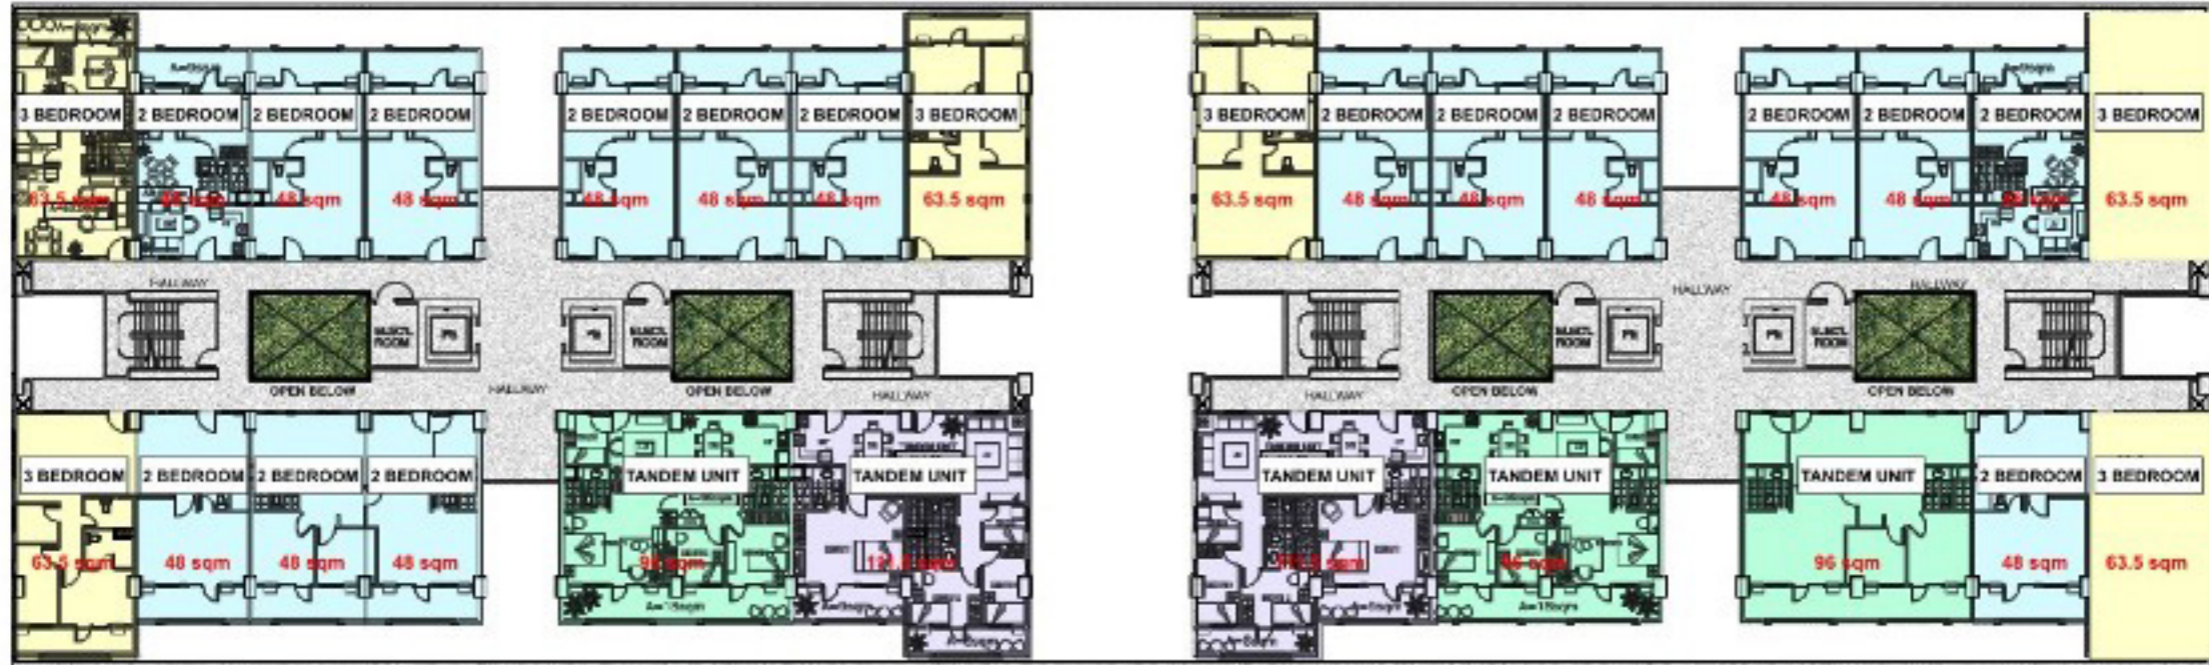

ROSEWOOD
POINTE

Bonifacio Global City and Ortigas view

Makati CBD view

Antipolo Hills view

SLEX / NAIA

PENTHOUSE BUILDING FLOOR PLAN (JADE AND IVORY TOWER)

"Floor plans reflected as visuals are not to scale. Actual configurations and features may vary per unit. Please check with your seller the specifications of the particular unit you are interested on or purchasing."